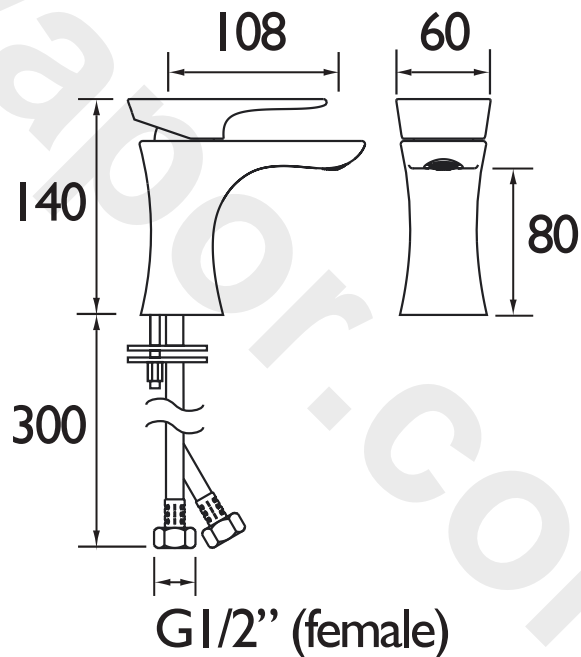

### Specification

<b>Style:</b>	Contemporary
<b>Product Type:</b>	Bathroom Taps
<b>Finish/Colour:</b>	Chrome/Graphite Glisten
<b>Main Construction Material:</b>	Brass
<b>Mount Type:</b>	Deck Mounted
<b>Handle Type:</b>	Single Lever
<b>Connection Inlet:</b>	M10 x 15mm Compression Flexible Tails
<b>Connection Outlet:</b>	M24 Coin-Slot Aerator
<b>Number of Tap Holes:</b>	1
<b>Valve/Cartridge Type:</b>	35mm Ceramic Cartridge
<b>Plumbing System Requirements:</b>	Suitable for all plumbing systems
<b>Working Pressure Range:</b>	Min. 0.2 bar, Max. 5.0 bar
<b>Maximum Hot Water Temperature: °C</b>	65
<b>Maximum Dynamic Pressure: (bar)</b>	5
<b>Maximum Static Pressure: (bar)</b>	10
<b>Flow Type:</b>	Single
<b>Flow Rate: (l/min @ 3 bar)</b>	24.3

### Dimensions (measurements in mm)

For more products, visit our website:  
<http://www.bristan.com>